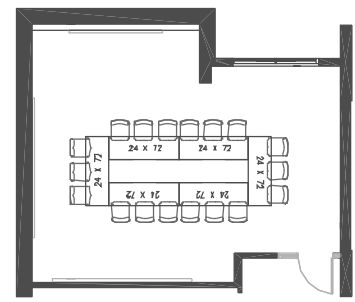

Seminar Room L11

26'-4" x 22'-0"

580 s.f.

Theater set-up
seats 40

Classroom set-up
seats 24

Boardroom set-up
seats 18