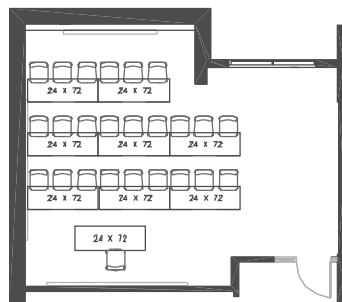

Seminar Room L11

26'-4" x 22'-0"

580 s.f.

Theater set-up
seats 40

Classroom set-up
seats 24

Boardroom set-up
seats 18