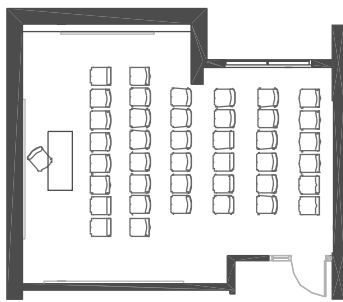

Seminar Room L11

26'-4" x 22'-0"

580 s.f.

Theater set-up
seats 40

Classroom set-up
seats 24

Boardroom set-up
seats 18