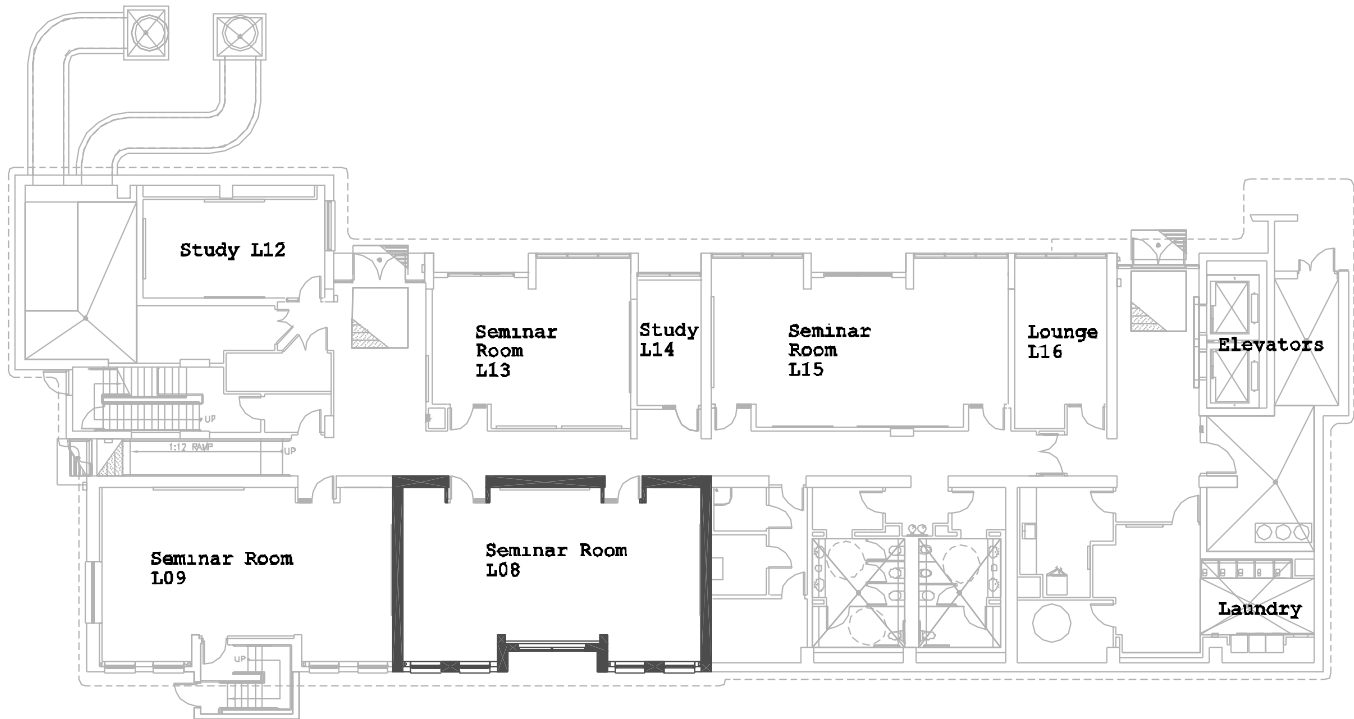

Seminar Room L08

39'-6" x 23'-0"

900 s.f.

Theater set-up
seats 56

Classroom set-up
seats 36

Boardroom set-up
seats 24