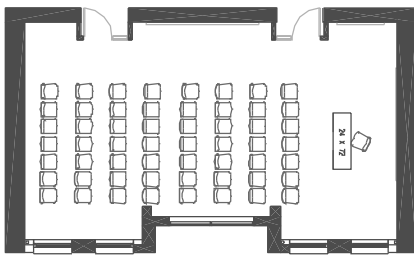

Seminar Room L08

39'-6" x 23'-0"

900 s.f.

Theater set-up
seats 56

Classroom set-up
seats 36

Boardroom set-up
seats 24