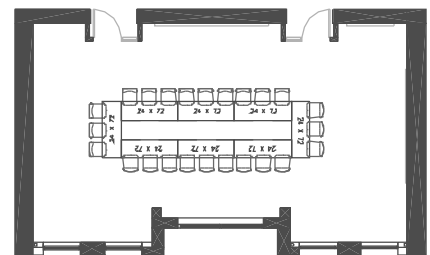

Seminar Room L08

39'-6" x 23'-0"

900 s.f.

Theater set-up
seats 56

Classroom set-up
seats 36

Boardroom set-up
seats 24