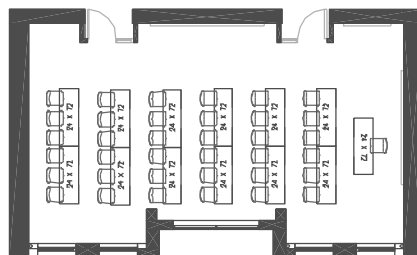

Seminar Room L08

39'-6" x 23'-0"

900 s.f.

Theater set-up
seats 56

Classroom set-up
seats 36

Boardroom set-up
seats 24