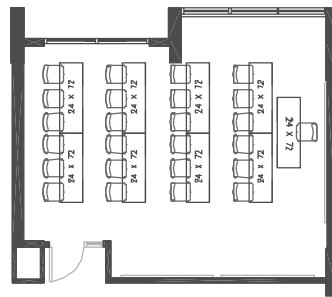

# Seminar Room L13

26'-0" x 20'-0"

525 s.f.

Theater set-up  
seats 30

Classroom set-up  
seats 24

Boardroom set-up  
seats 18