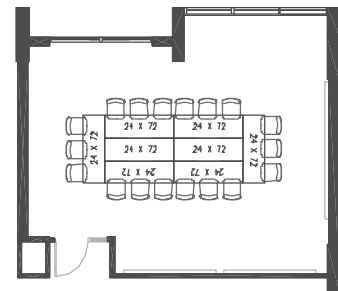

# Seminar Room L13

26'-0" x 20'-0"

525 s.f.

Theater set-up  
seats 30

Classroom set-up  
seats 24

Boardroom set-up  
seats 18