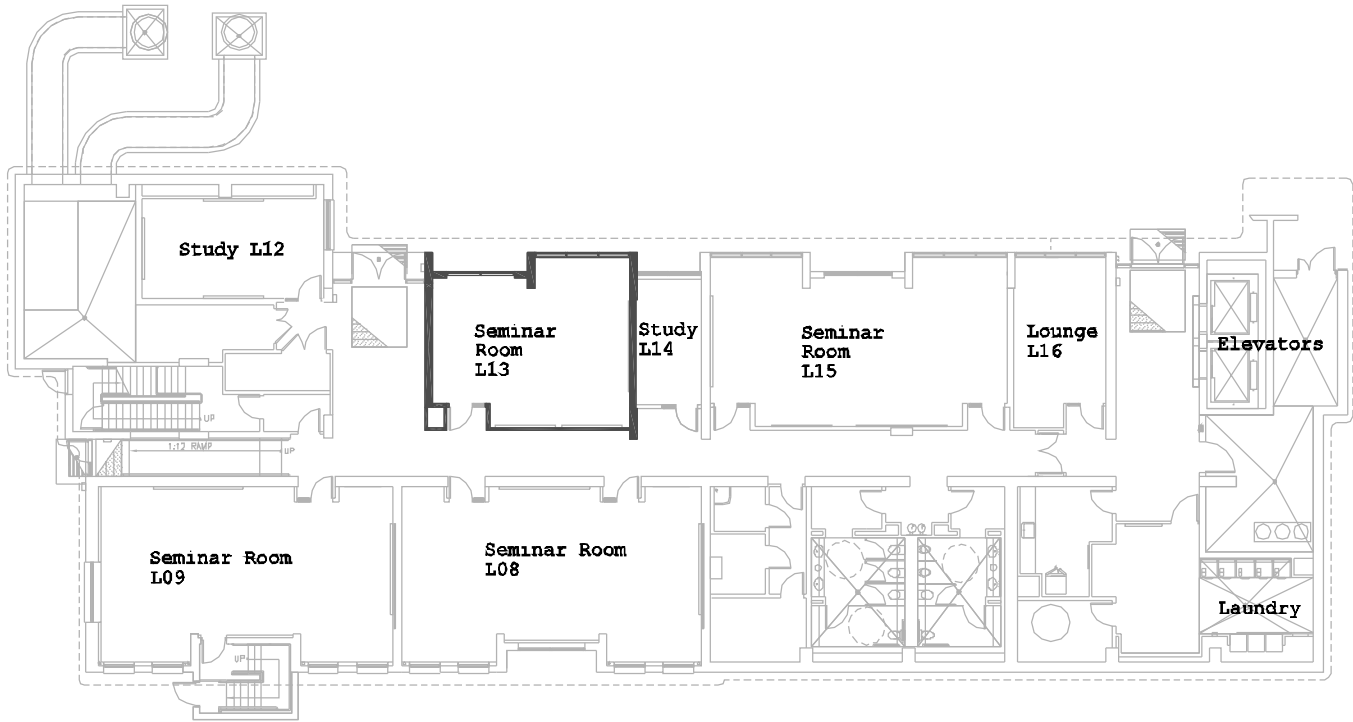

# Seminar Room L13

26'-0" x 20'-0"

525 s.f.

Theater set-up  
seats 30

Classroom set-up  
seats 24

Boardroom set-up  
seats 18