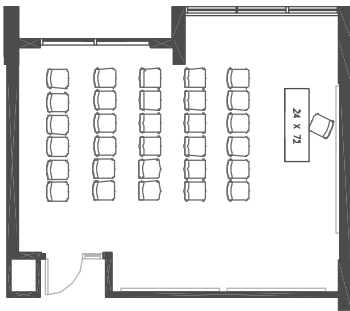

# Seminar Room L13

26'-0" x 20'-0"

525 s.f.

Theater set-up  
seats 30

Classroom set-up  
seats 24

Boardroom set-up  
seats 18